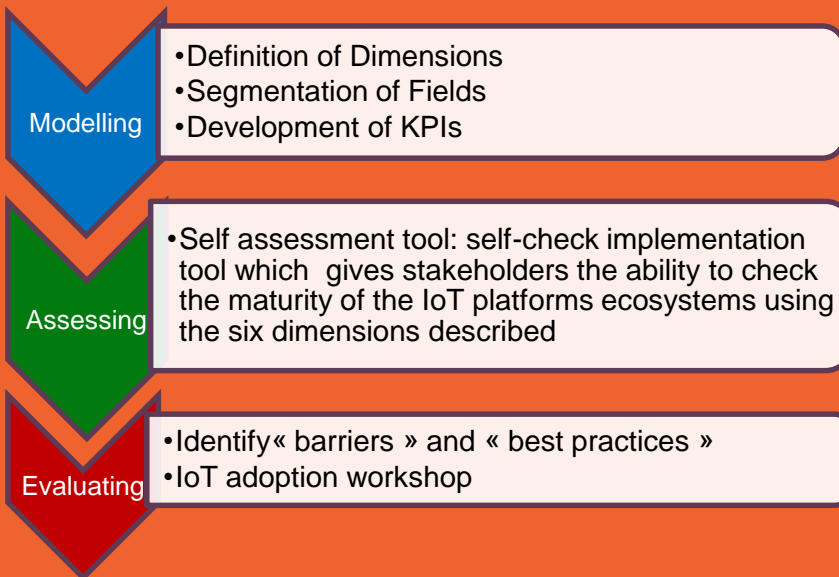

The steps of IoT platform adoption evaluation

ASSESS SUCCESS